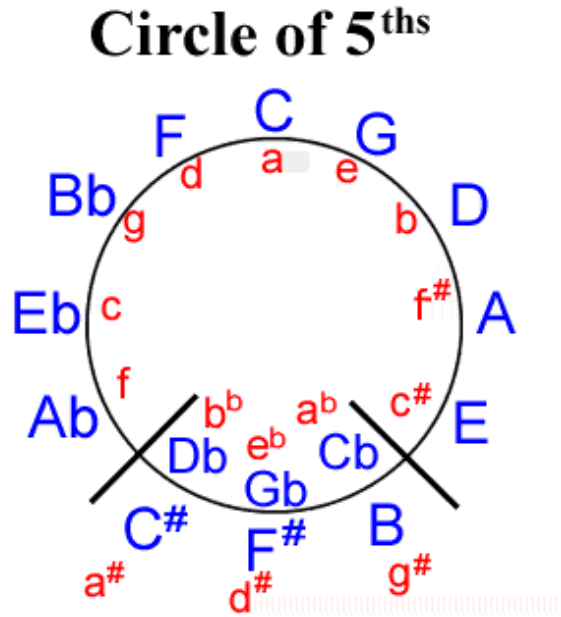

Key Signatures

There are 15 major and 15 minor key signatures. The sharps or flats at the beginning of the staff indicate the main tone (diatonic) to which other tones are related.

Db - C#, Gb-F#, Cb-B, are enharmonic Keys, meaning that they are written differently, but sound the same.

a minor e minor b minor f# minor c# minor g# minor d# minor a# minor

d minor g minor c minor f minor bb minor eb minor ab minor